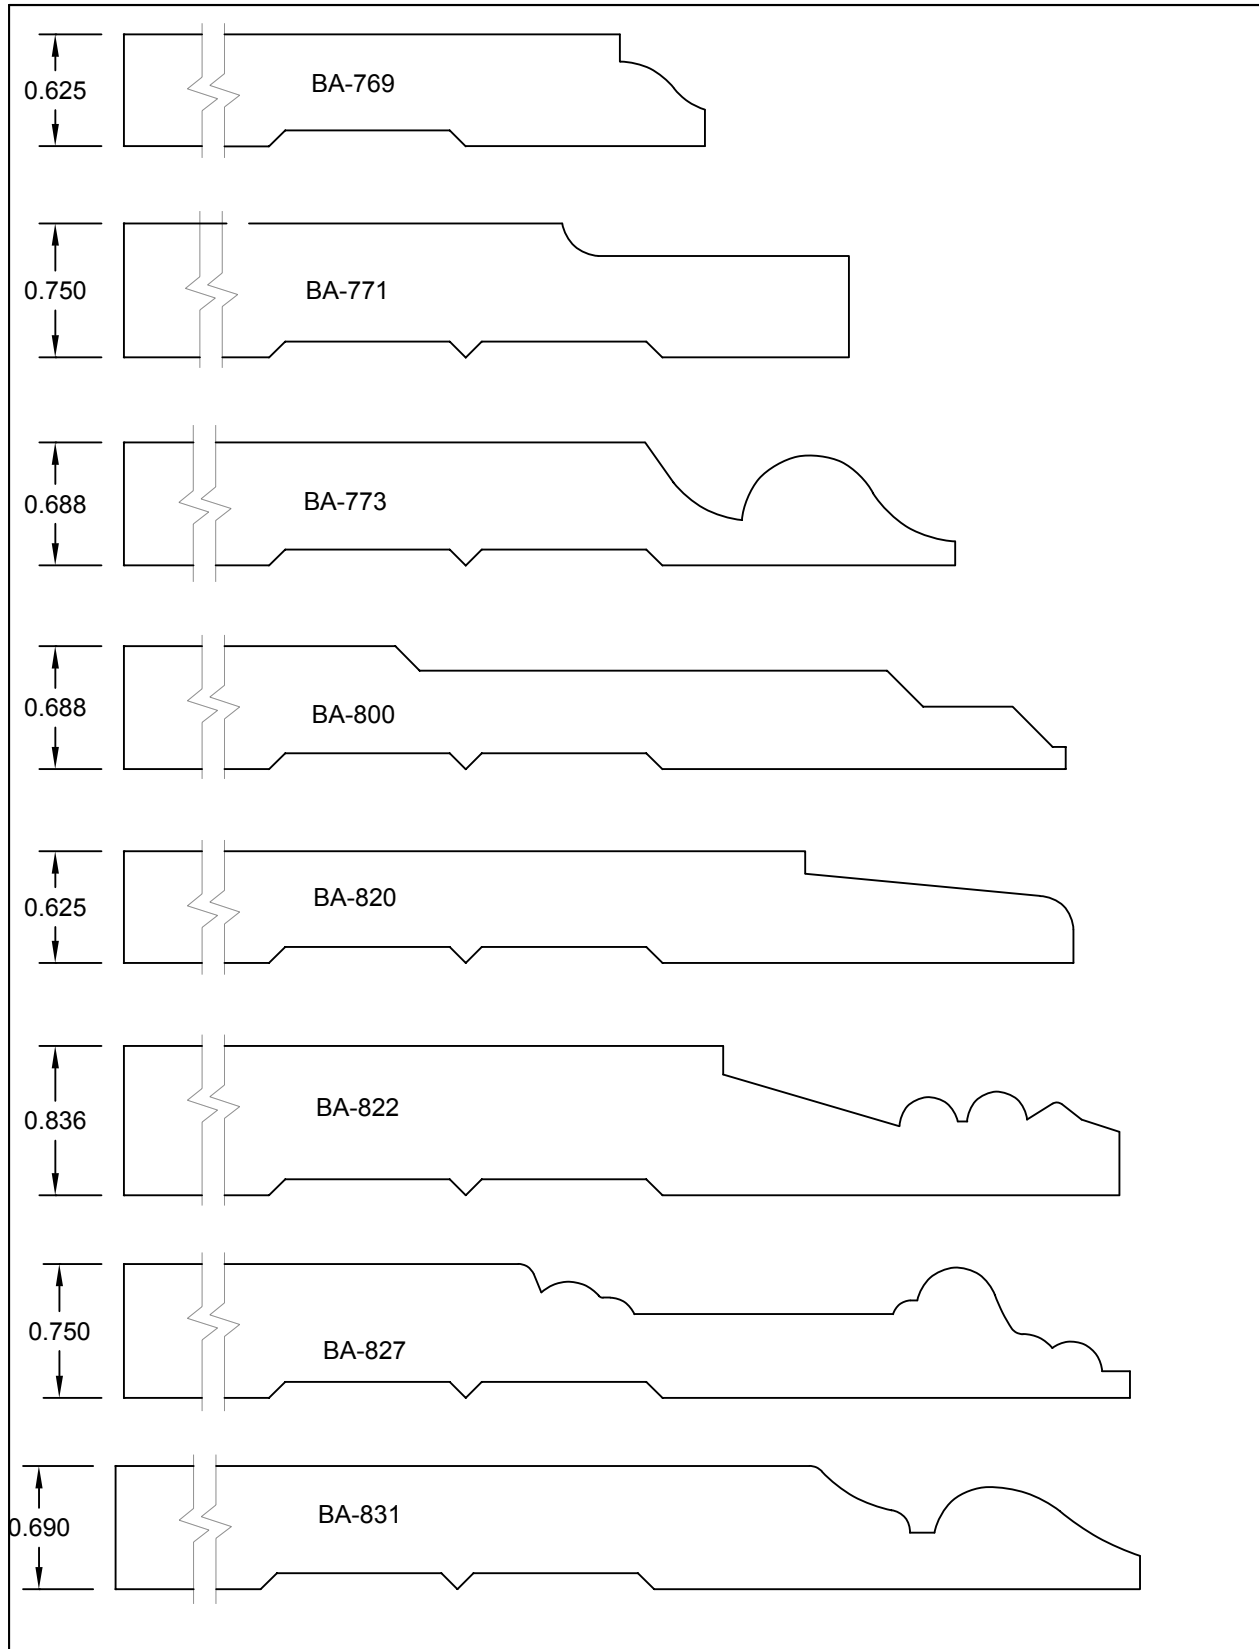

12

BASE PROFILE

REV. #:	ITEM #:	DATE:	SCALE: FULL
---------	---------	-------	-----------------------

 MANS 47255 Michigan Ave. Canton, Michigan 48188 <small>A Division of N.A. Mans and Sons - Family Owned Since 1900</small> LUMBER • MILLWORK (734) 734-5800	BASE PROFILE			PAGE
	REV. #:	ITEM #:	DATE:	SCALE: FULL
				14