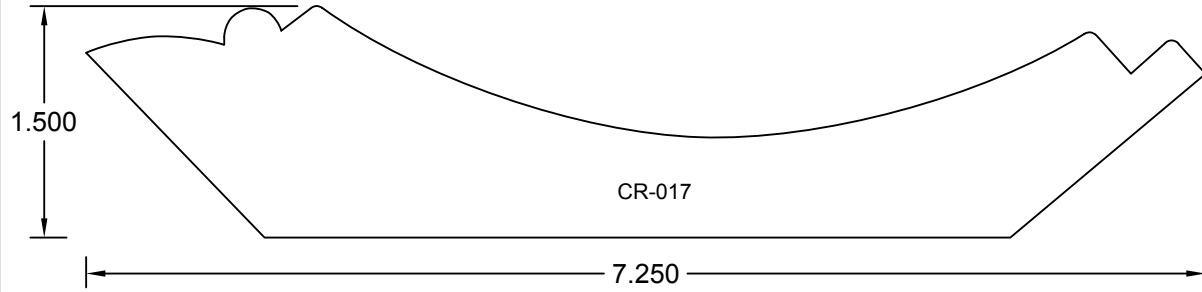

CROWN PROFILE

REV. #:	ITEM #:	DATE:	SCALE: FULL