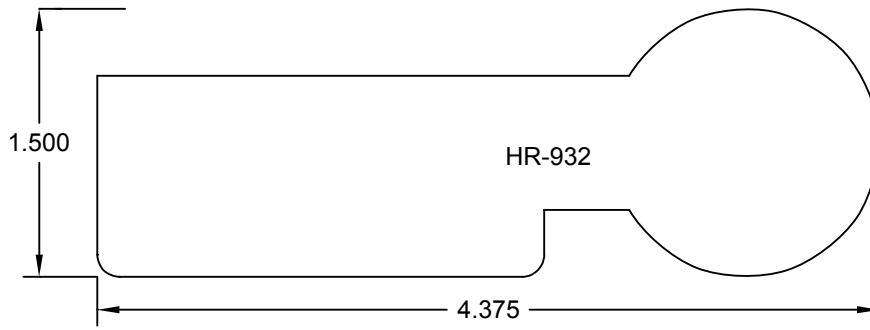

47255 Michigan Ave.
Canton, Michigan 48188
(734) 734-5800

HAND RAIL

REV. #:

ITEM #:

DATE:

SCALE:
FULL

PAGE

113