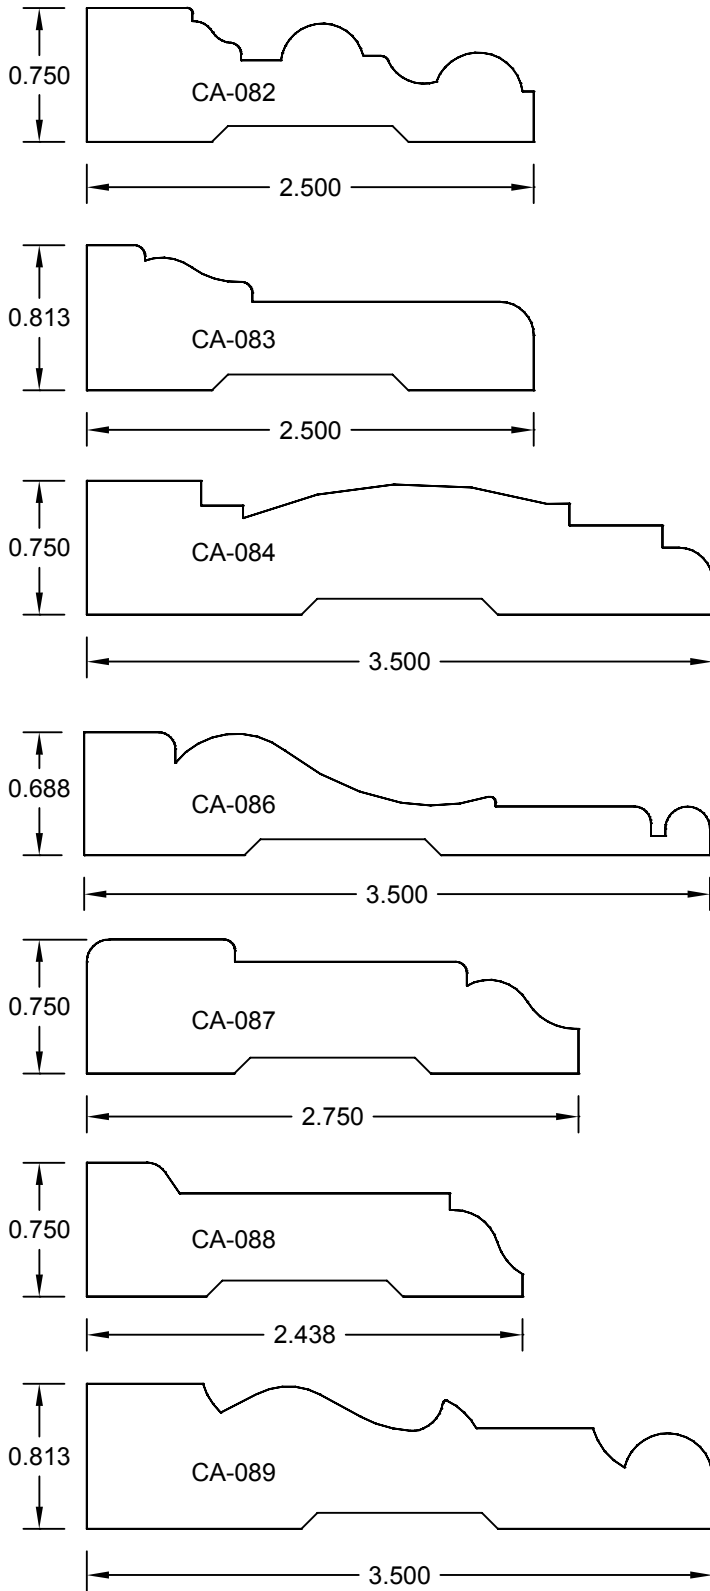

SCALE:
FULL

PAGE

20

BASE PROFILE

BASE PROFILE

BASE PROFILE

BASE PROFILE

MANS 47255 Michigan Ave.
Canton, Michigan 48188
LUMBER-MILLWORK (734) 734-5800
A Division of N.A. Mans and Sons - Family Owned Since 1900