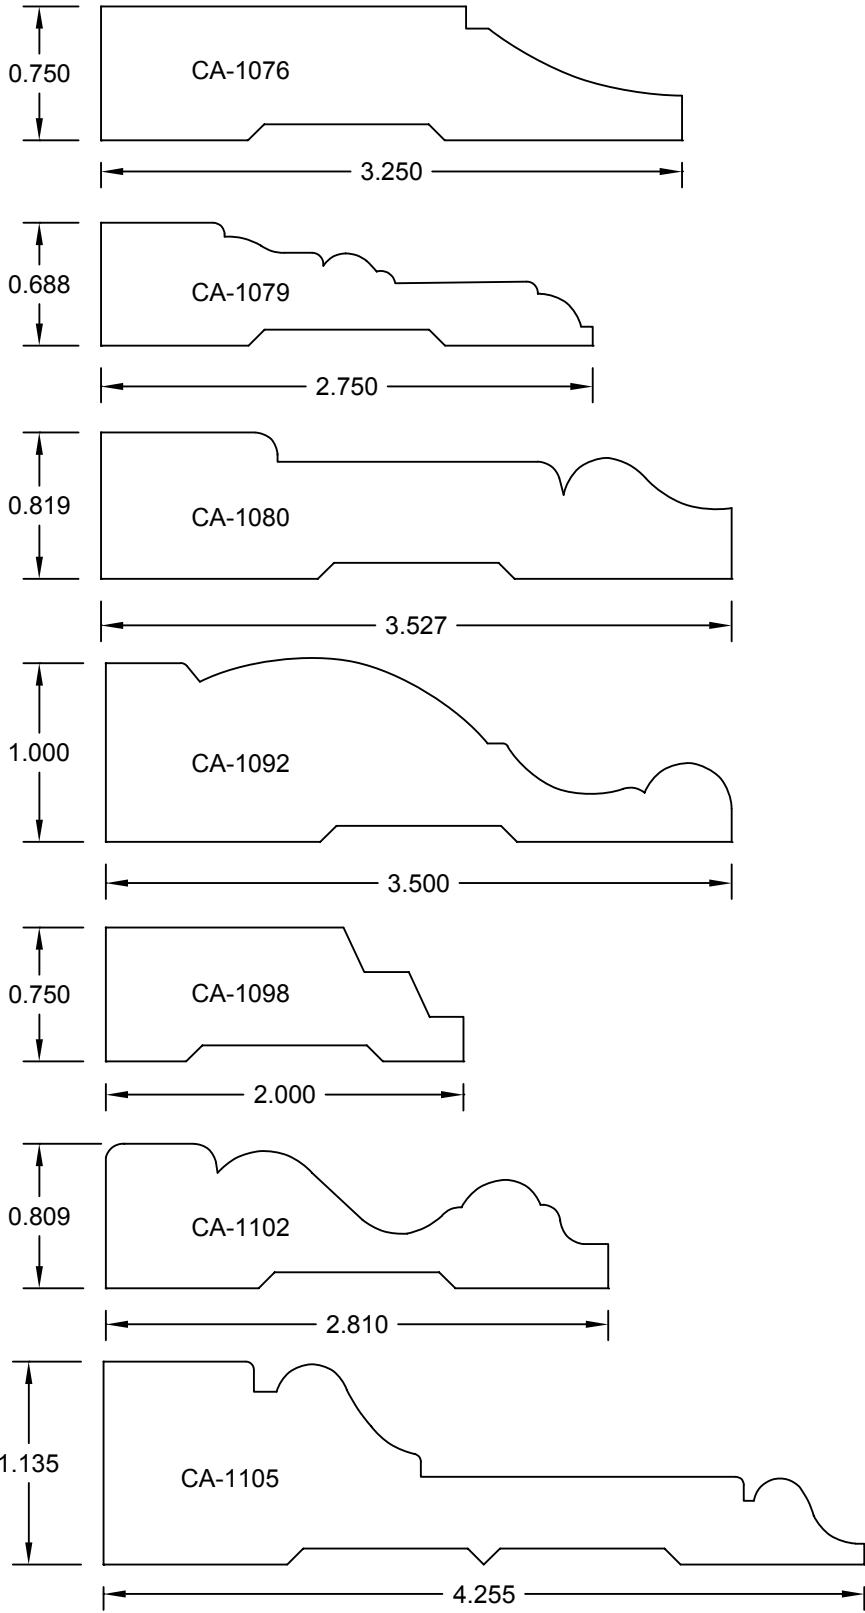

MANS 47255 Michigan Ave.
Canton, Michigan 48188
LUMBER-MILLWORK (734) 734-5800
A Division of N.A. Mans and Sons - Family Owned Since 1900

CASING PROFILE

PAGE

REV. #:

ITEM #:

DATE:

SCALE:
FULL

55