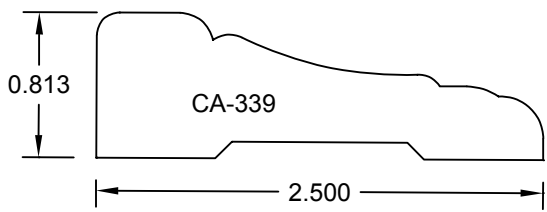

MANS 47255 Michigan Ave.
Canton, Michigan 48188
LUMBER-MILLWORK (734) 734-5800
A Division of N.A. Mans and Sons - Family Owned Since 1900

CASING PROFILE

PAGE

REV. #:	ITEM #:	DATE:	SCALE: FULL

35