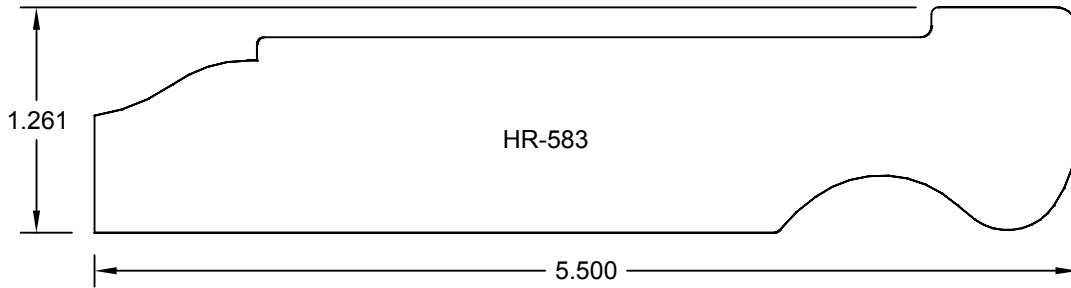

47255 Michigan Ave.
Canton, Michigan 48188
(734) 734-5800

HAND RAIL

REV. #:

ITEM #:

DATE:

SCALE:
FULL

PAGE

111