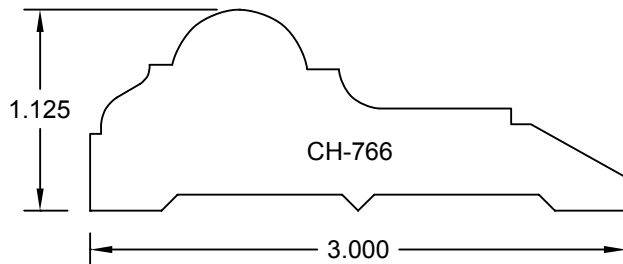

CHAIR RAIL PROFILE

REV. #:

ITEM #:

DATE:

SCALE:
FULL

PAGE

66

47255 Michigan Ave.
Canton, Michigan 48188
(734) 734-5800