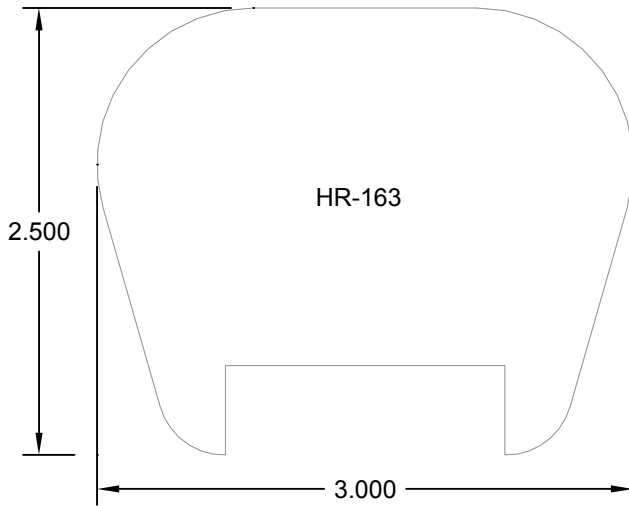

PAGE

104

HAND RAIL

47255 Michigan Ave.
Canton, Michigan 48188
(734) 734-5800

HAND RAIL

REV. #:

ITEM #:

DATE: