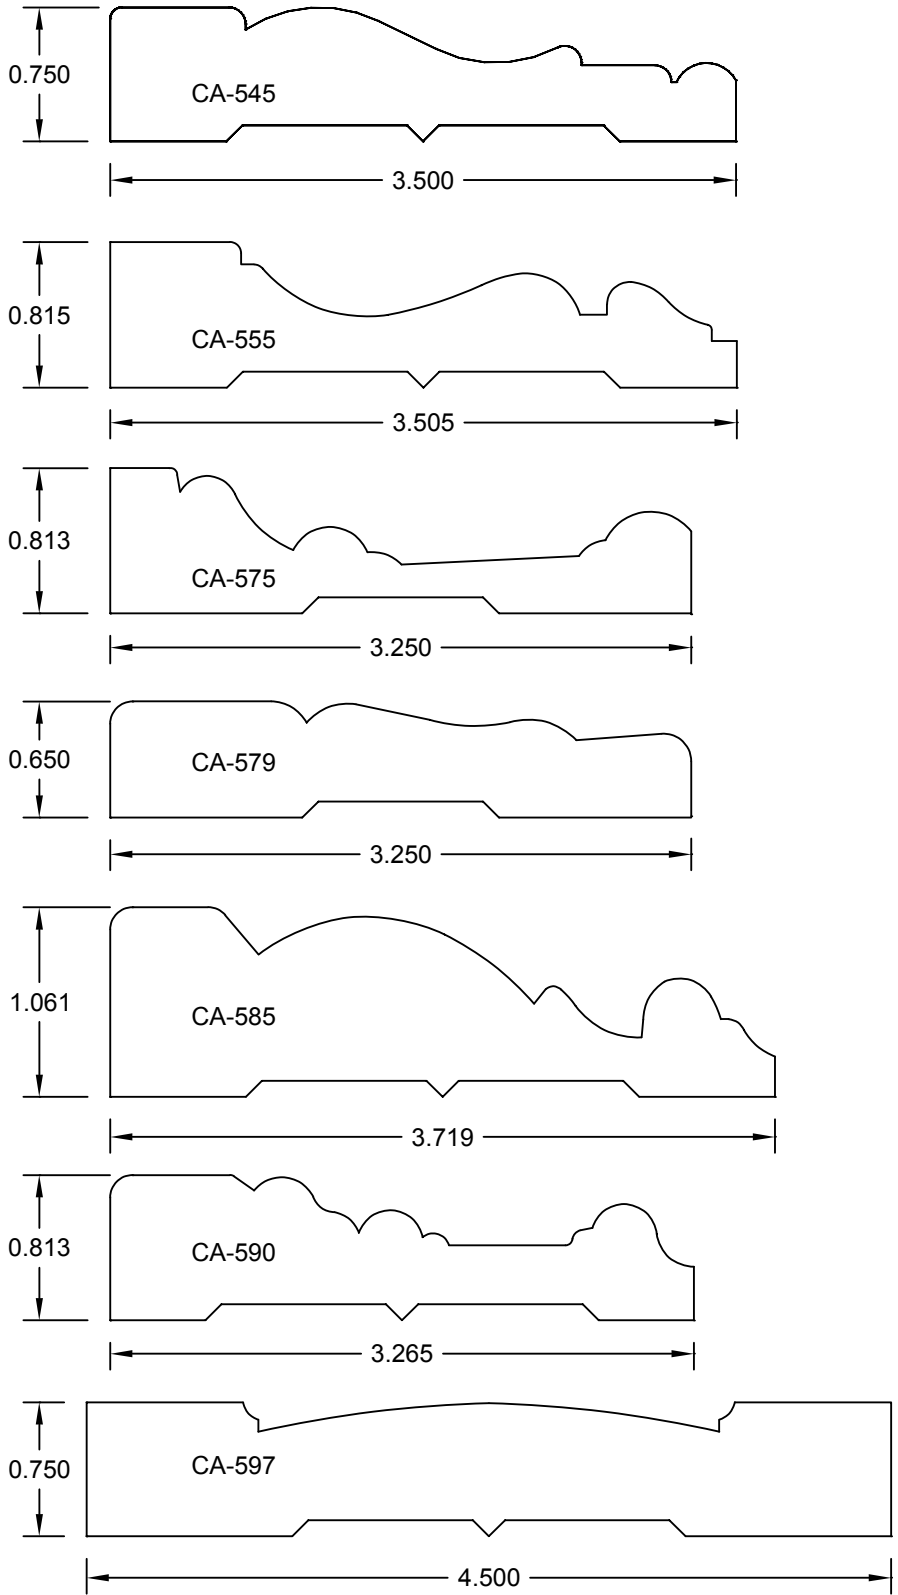

MANS 47255 Michigan Ave.
Canton, Michigan 48188
LUMBER-MILLWORK (734) 734-5800
A Division of N.A. Mans and Sons - Family Owned Since 1900

CASING PROFILE

REV. #:	ITEM #:	DATE:	SCALE: FULL