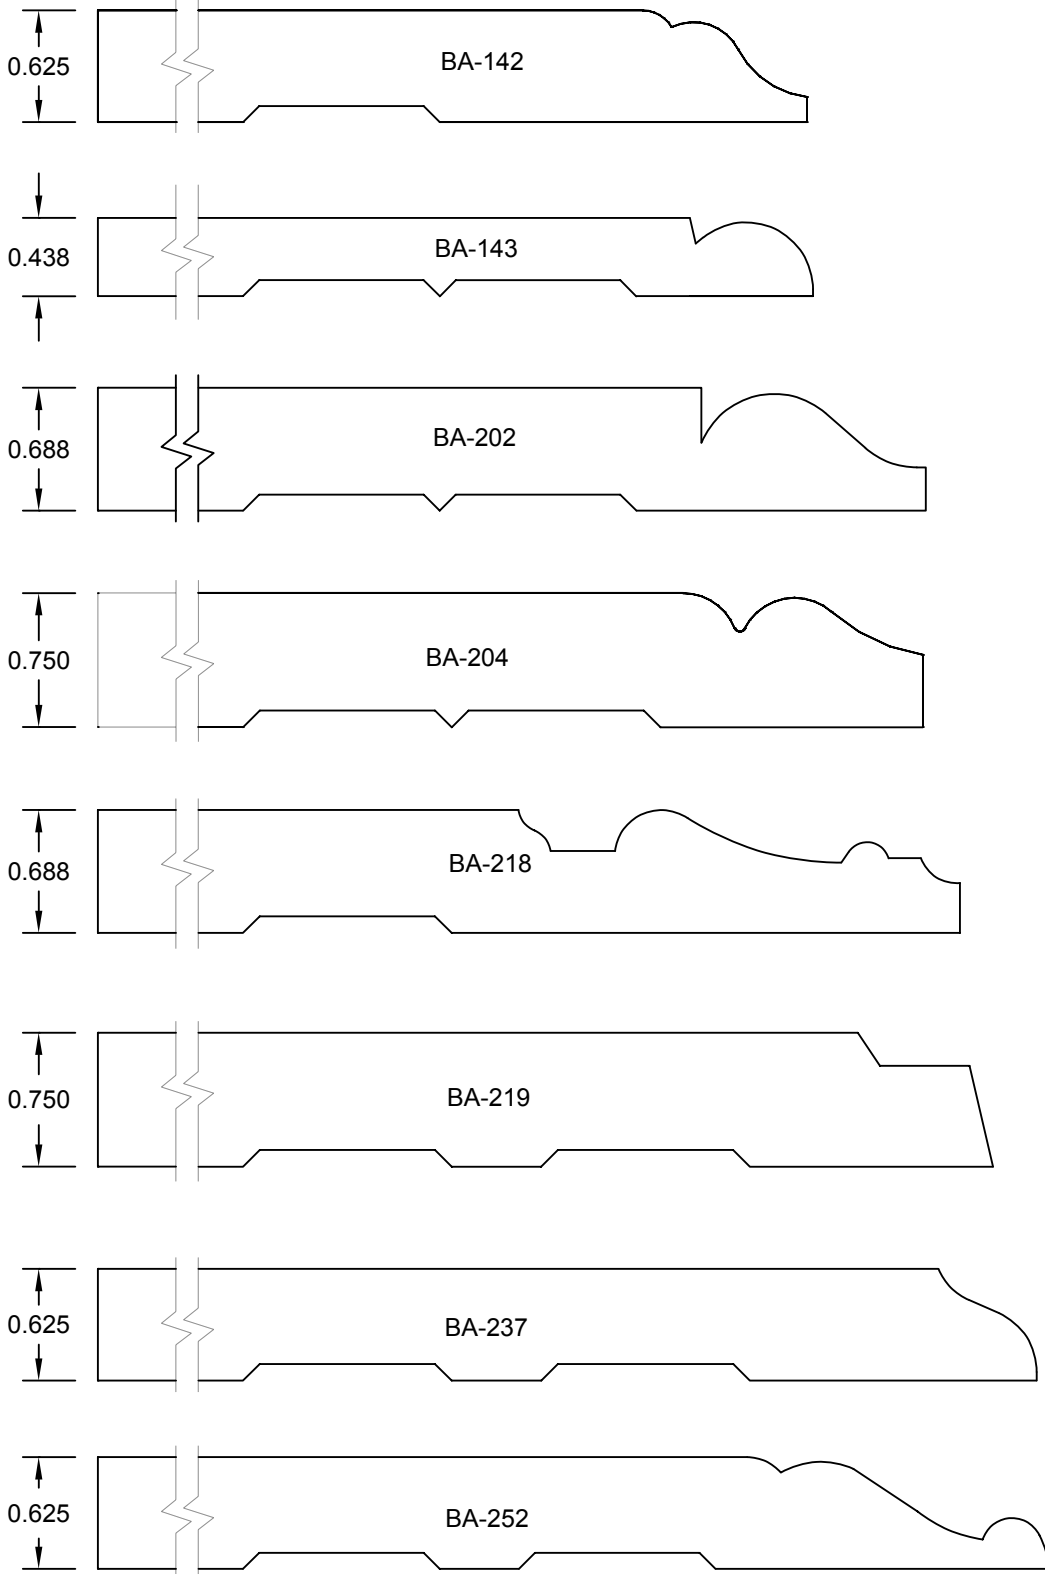

MANS 47255 Michigan Ave.
Canton, Michigan 48188
LUMBER-MILLWORK (734) 734-5800
A Division of N.A. Mans and Sons - Family Owned Since 1900

BASE PROFILE

REV. #:	ITEM #:	DATE:	SCALE: FULL

PAGE

4