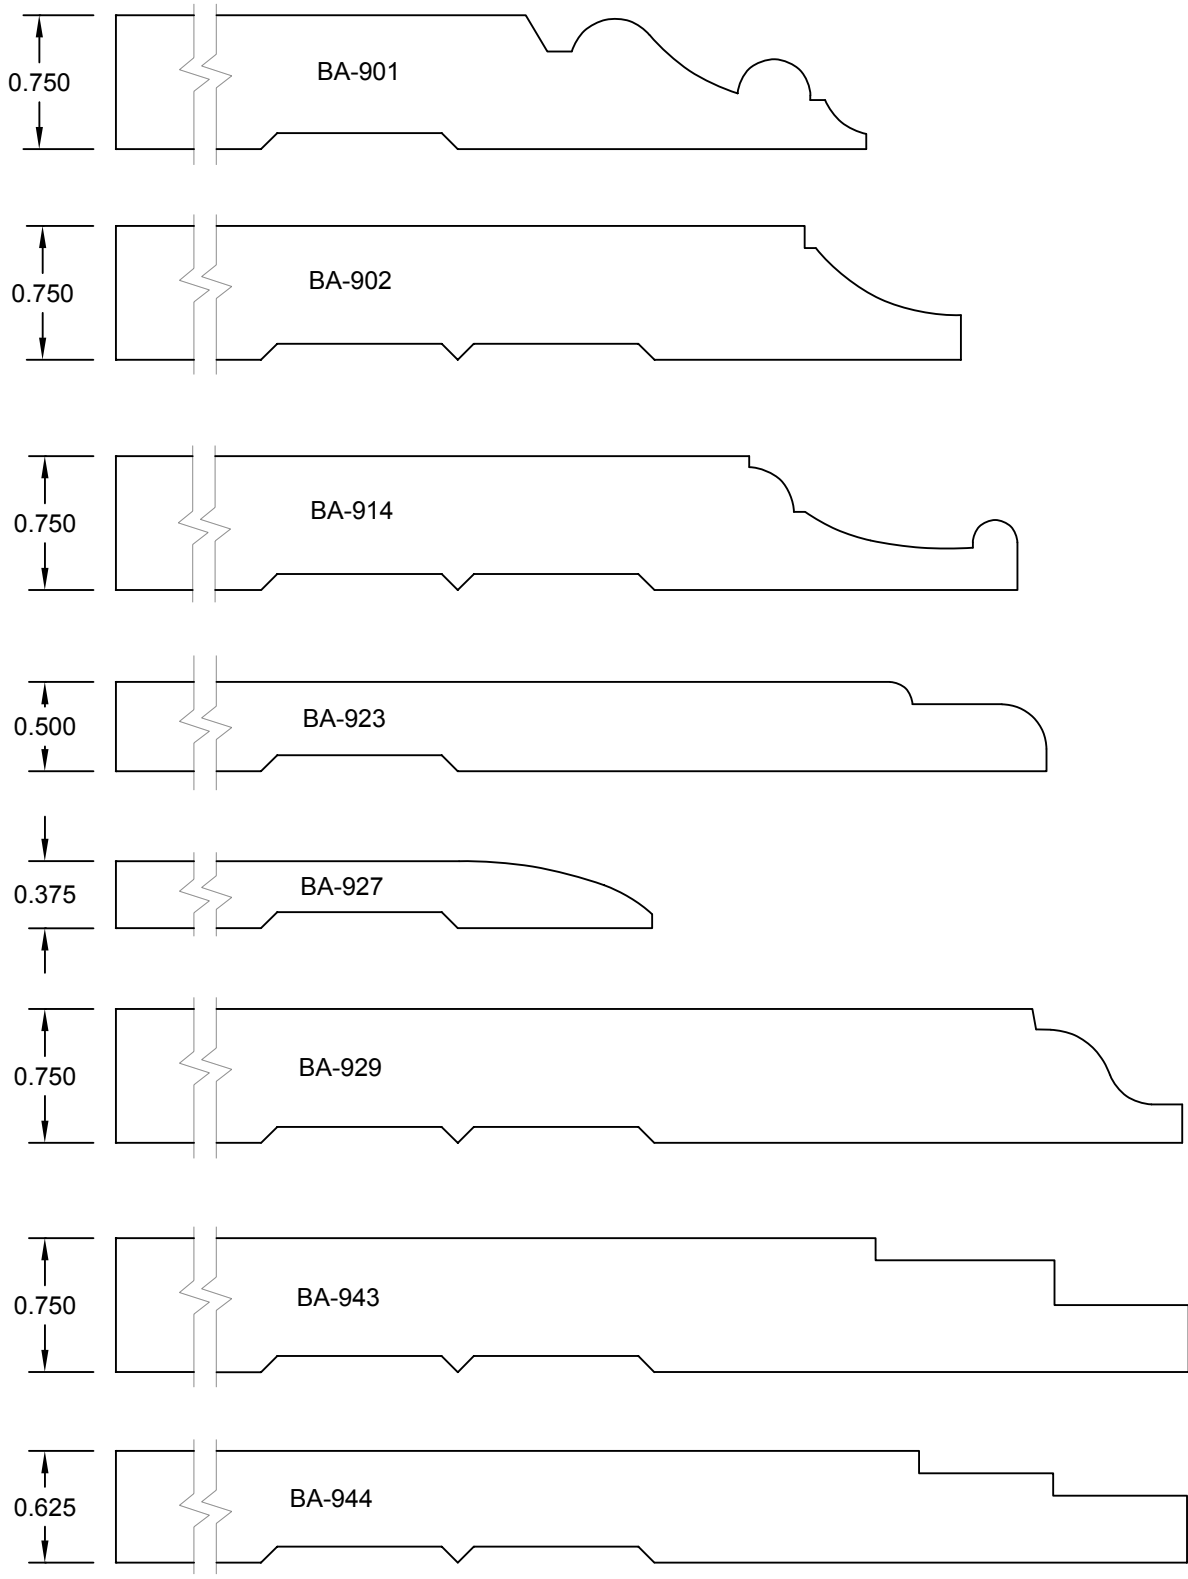

BASE PROFILE