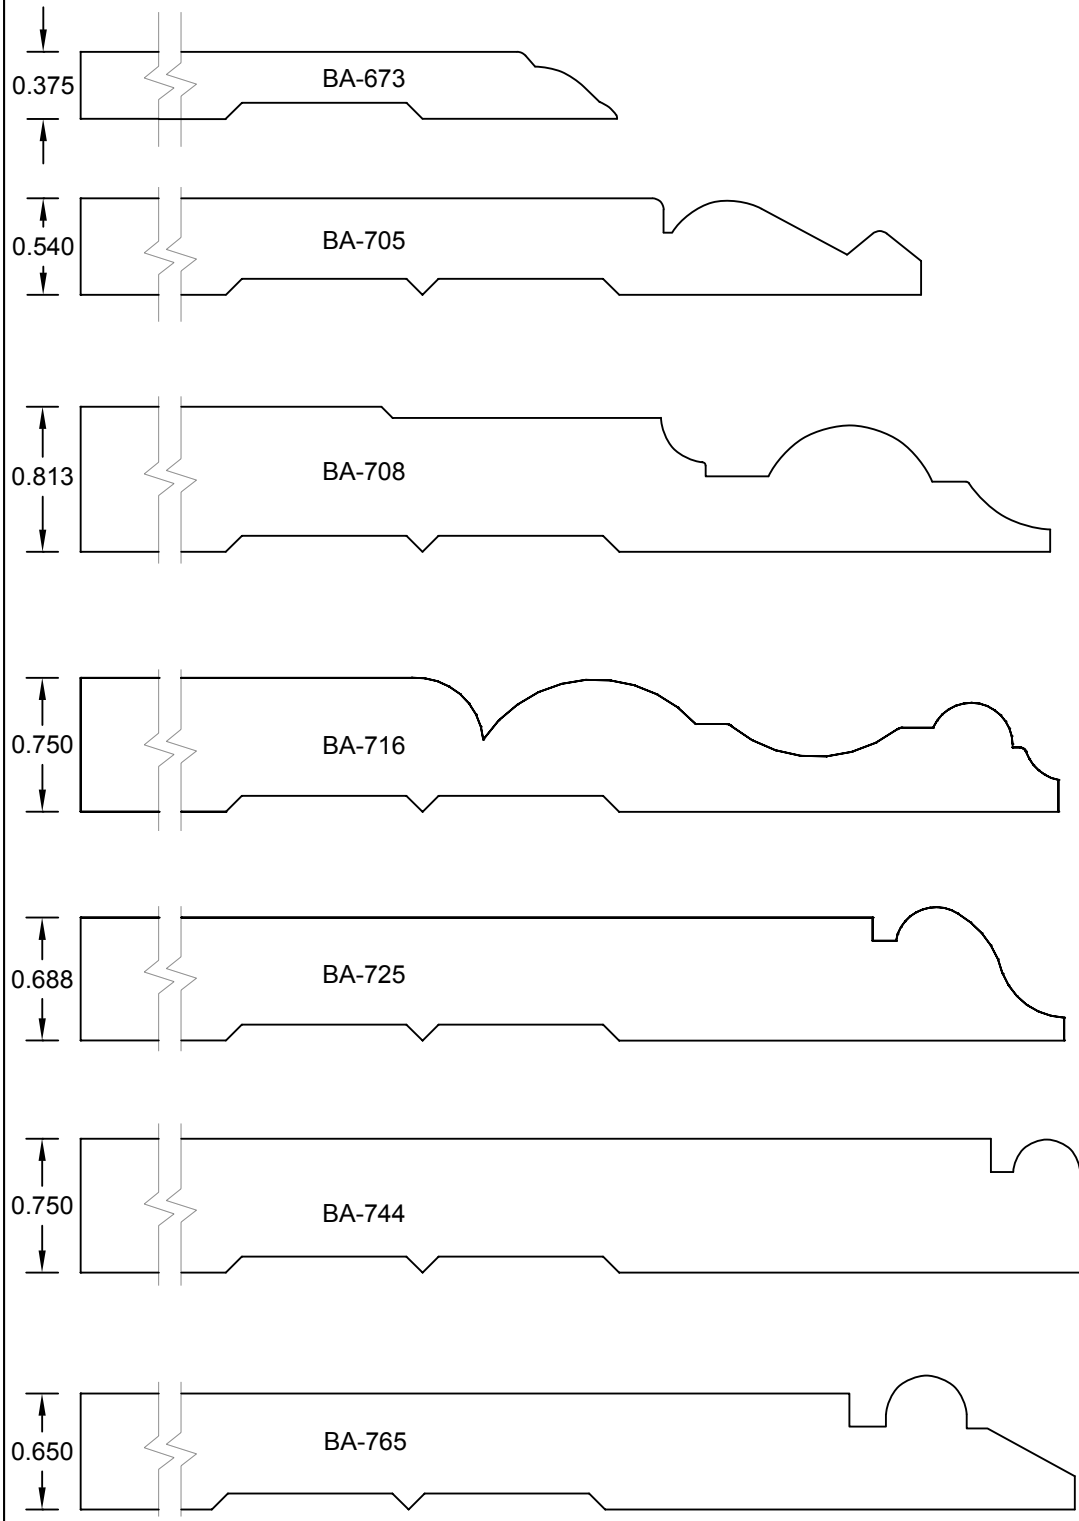

MANS 47255 Michigan Ave. Canton, Michigan 48188 A Division of N.A. Mans and Sons - Family Owned Since 1900 LUMBER • MILLWORK (734) 734-5800	BASE PROFILE			PAGE
	REV. #:	ITEM #:	DATE:	SCALE: FULL
				14