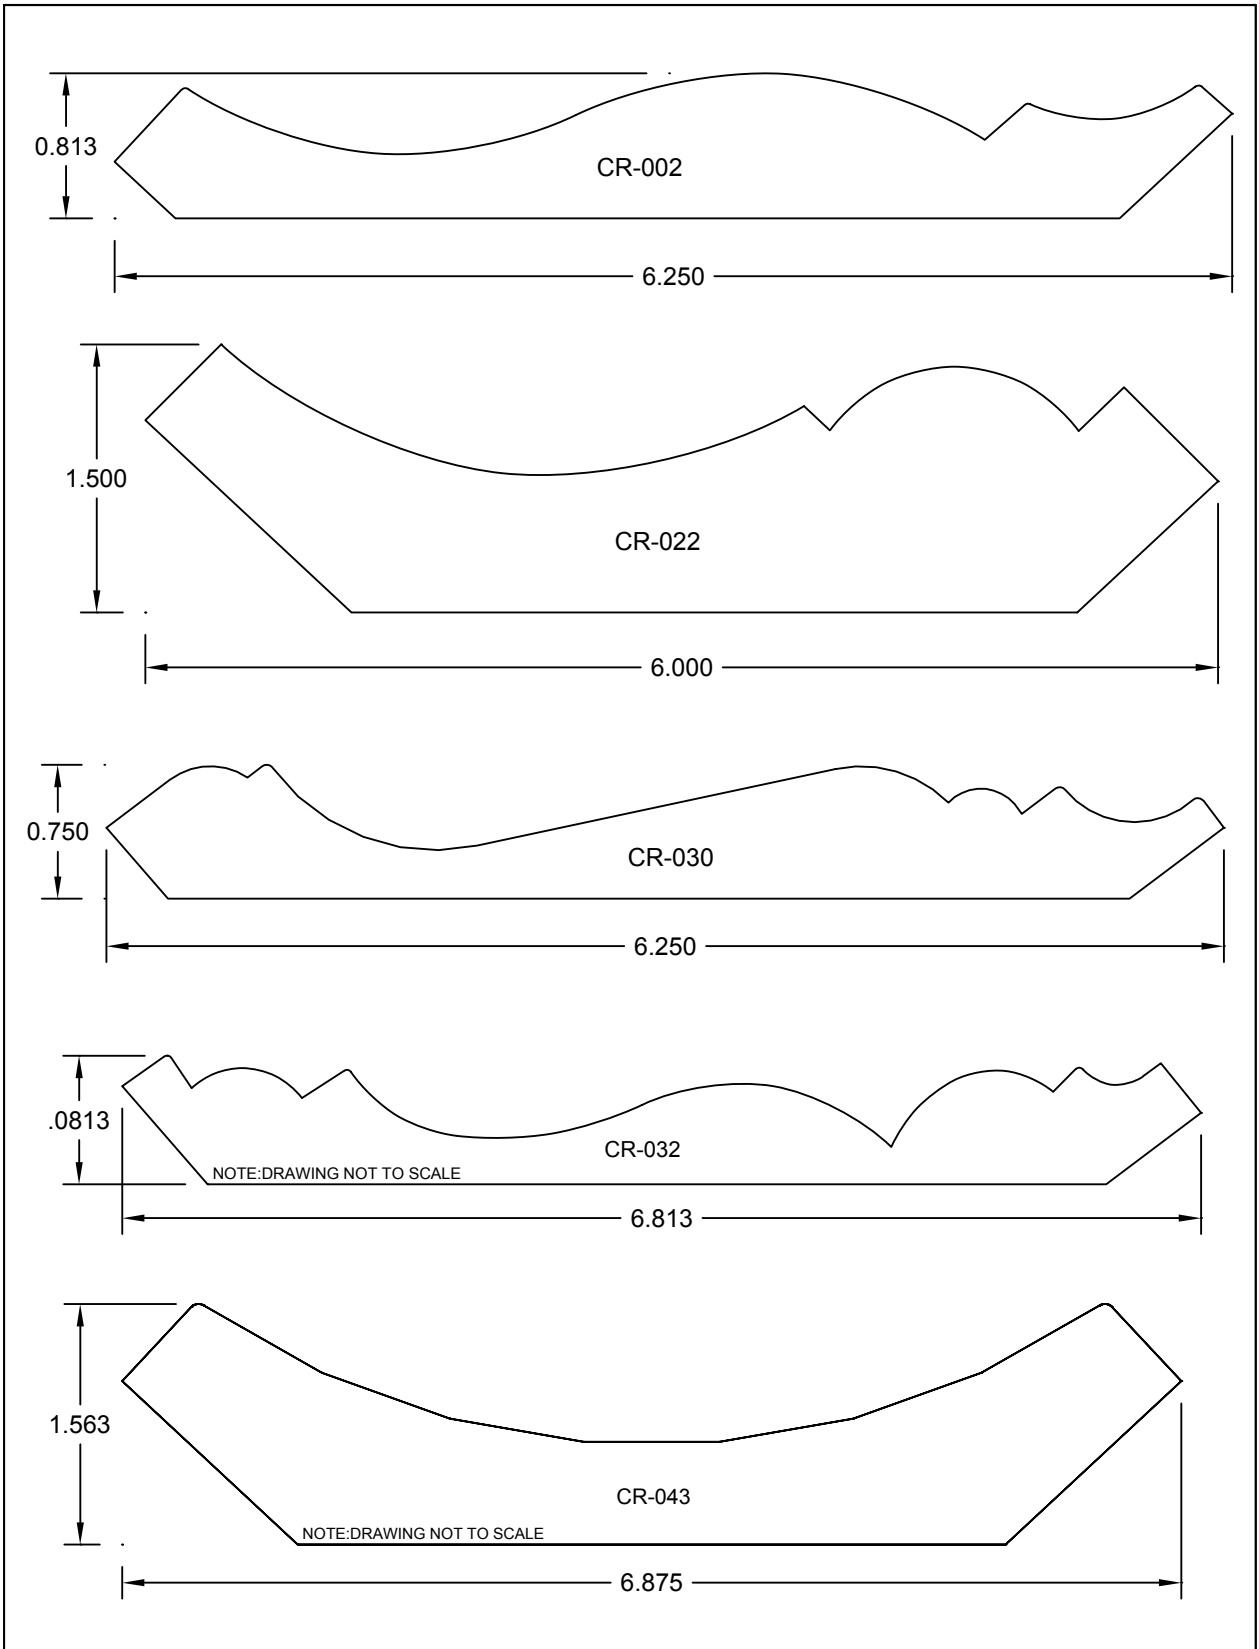

MANS 47255 Michigan Ave.
Canton, Michigan 48188
LUMBER-MILLWORK (734) 734-5800
A Division of N.A. Mans and Sons - Family Owned Since 1900

CROWN PROFILE

REV. #:	ITEM #:	DATE:	SCALE: FULL