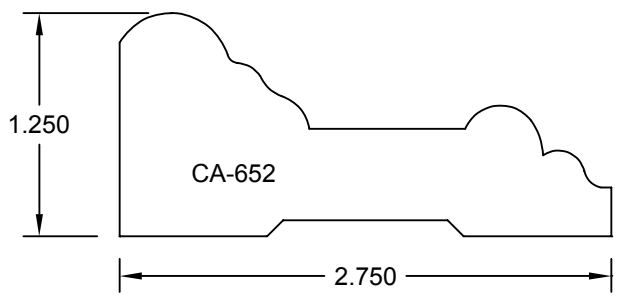

MANS 47255 Michigan Ave.
Canton, Michigan 48188
LUMBER-MILLWORK (734) 734-5800
A Division of N.A. Mans and Sons - Family Owned Since 1900

CASING PROFILE

REV. #:	ITEM #:	DATE:	SCALE: FULL