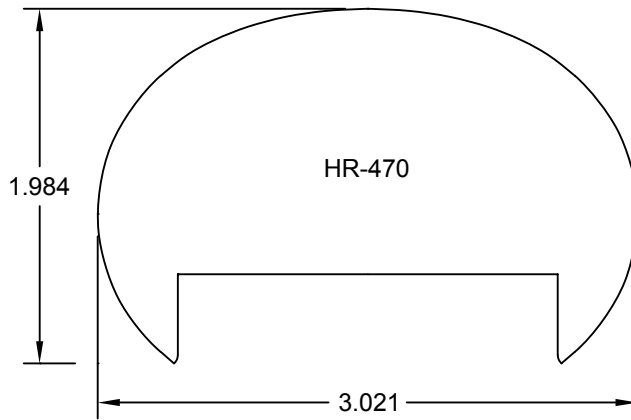

47255 Michigan Ave.
Canton, Michigan 48188
(734) 734-5800

HAND RAIL

REV. #:

ITEM #:

DATE:

SCALE:
FULL

PAGE

109