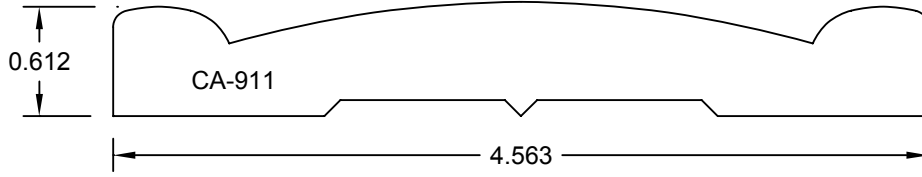

CASING PROFILE