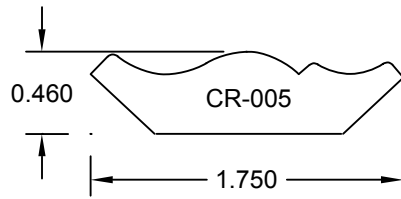

47255 Michigan Ave.
Canton, Michigan 48188
(734) 734-5800

CROWN PROFILE

REV. #:

ITEM #:

DATE:

SCALE:
FULL

PAGE

72