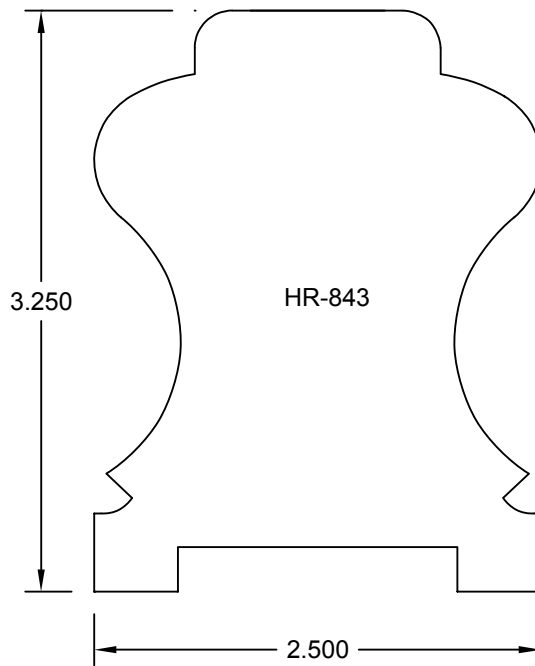

47255 Michigan Ave.
Canton, Michigan 48188
(734) 734-5800

HAND RAIL

REV. #:

ITEM #:

DATE:

SCALE:
FULL

PAGE

111